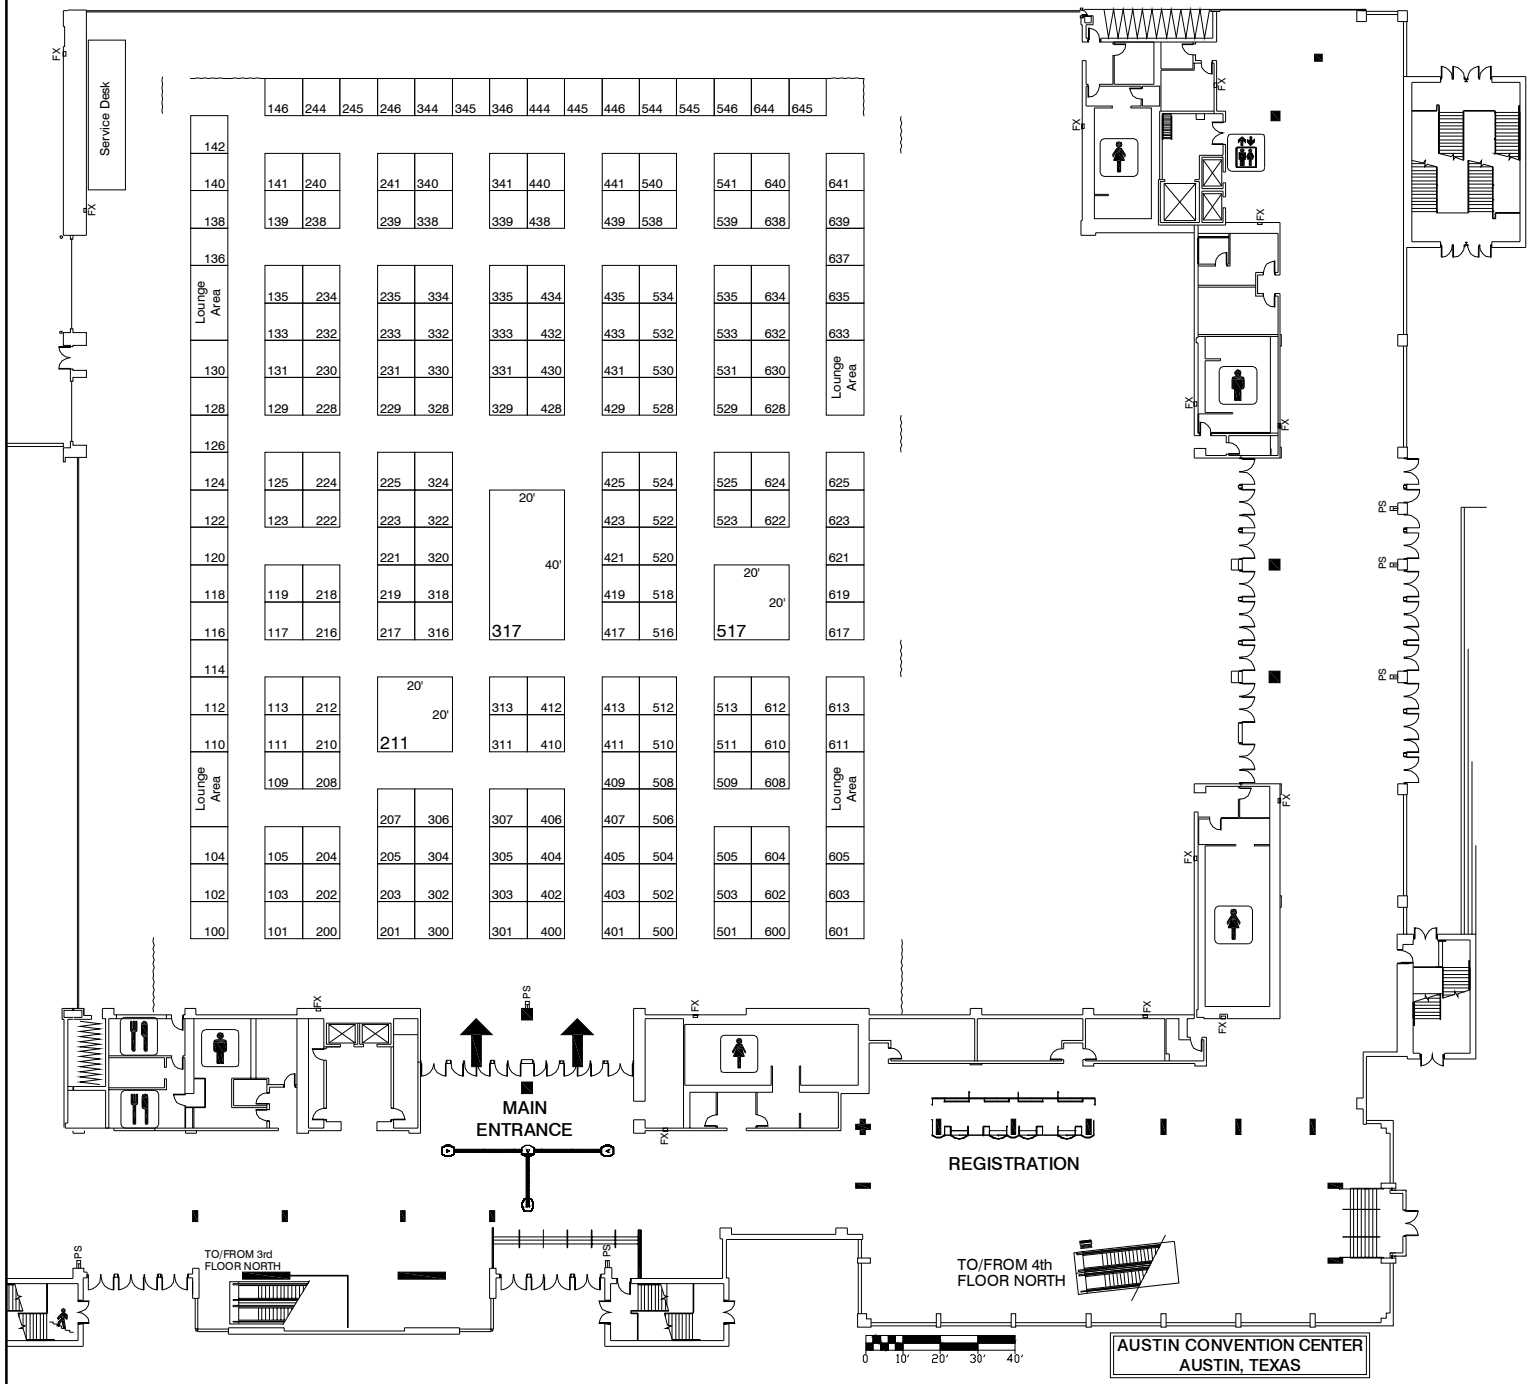

The Lodge at Sierra Blanca/Ruidoso Convention Center	223
The Nugget Hotel- Reno	201
The Quarry Golf Club	428
The San Luis Resort Spa Conference Center	306
The Trade Group	621
The Whitley Printing Co.	102
Think Green Promos	335
Town of Addison	505
TriNet	104
Tyler CVB	234
Visit Charlotte	439
Visit Lubbock	219
Waco CVB	509
Walt Disney World	241
Wichita Falls CVB	512
Wingate By Windham and Williamson Conference Center	504
Wyndham Hotel Group	600
Zoom 7	116

SOUTHWEST SHOWCASE 2009
January 29, 2009
Austin Convention Center, Hall 4
Austin, TX

LAST REVISION
01/06/2009

F R E E M A N

Floor Plan Created by
San Antonio Design Department
3323 IH 35 North, Ste. 120
SAN ANTONIO, TX 78219
Phone: 210-227-0341
Fax: 210-227-9882